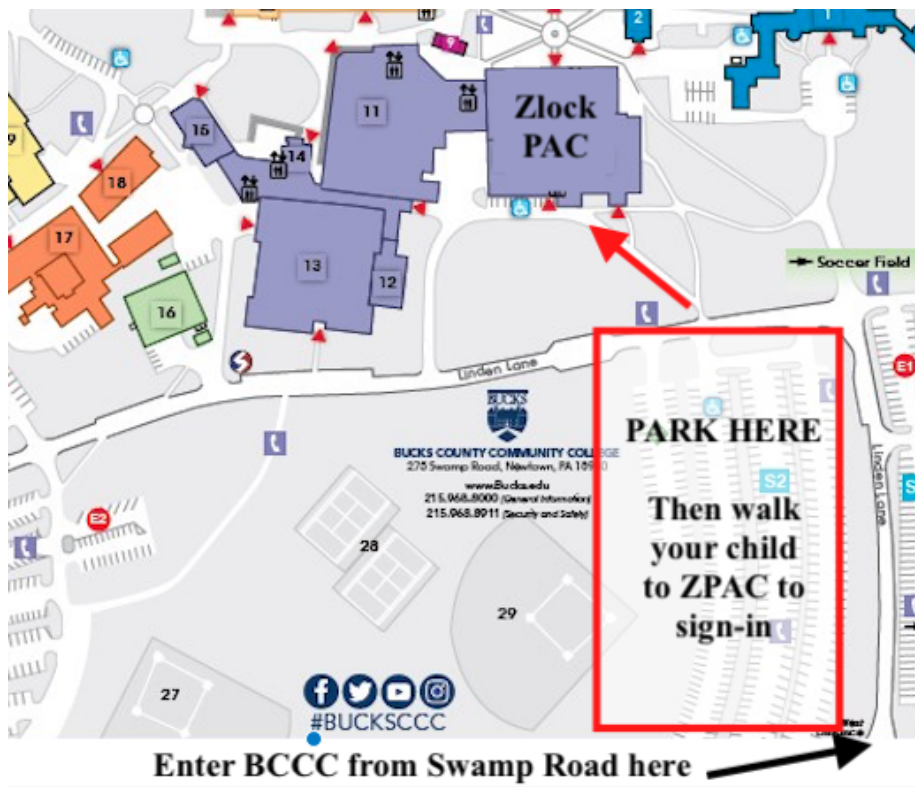

The Pennsylvania School of the Performing Arts
The Wizard of Oz Tech Week Schedule (Creative/Level 1)

All Tech Week rehearsals are at Bucks County Community College in the Zlock Performing Arts Center (275 Swamp Road, Newtown PA 18940).

When you arrive, please do the following:

1. Park in the visitor lot (pictured below)
2. Walk your child into the Zlock Performing Arts Center
3. Follow signs to the security table.
4. Sign your child in at the security table.

Bucks County Community College Campus Map:

Please review the Tech Schedule for each day of tech to see when your child is called and dismissed.

The Pennsylvania School of the Performing Arts
The Wizard of Oz Tech Week Schedule (Creative/Level 1)

The Pennsylvania School of the Performing Arts
The Wizard of Oz Tech Week Schedule (Creative/Level 1)

PERFORMANCE INFORMATION:

- Wizard of Oz Performances are:
 - Saturday May 21 at 2:00 PM
 - Saturday May 21 at 6:00 PM
 - Sunday May 22 at 2:00 PM
- Call times for Saturday 5/21 & Sunday 5/22 will be distributed during tech week.
- The estimated run time of the performance is 2 hours and 30 minutes (including a 15-minute intermission)
- No students are permitted to leave between performances on Saturday May 21
 - Students should bring lunch/dinner if they did not submit a meal order form to PSPA.
- No parents are permitted beyond the security desk (with the exception of those parents who volunteer as dressers)